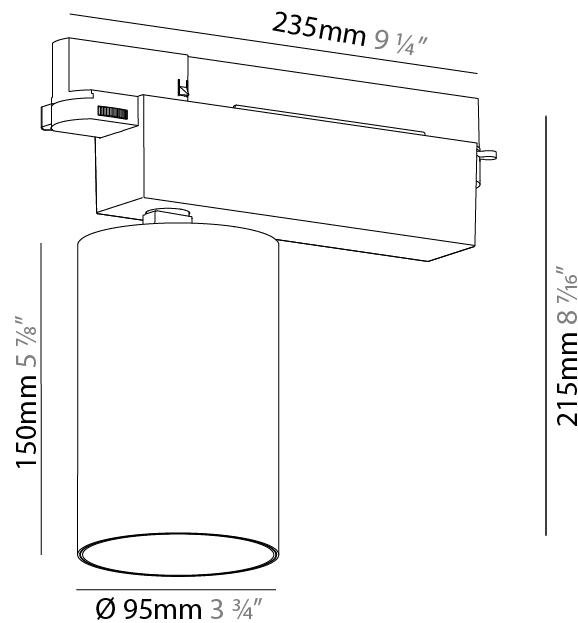

GENERAL

Series: Centriq
 Subseries: Centriq 95
 Brand: Prolicht
 Division: Architectural
 Mounting Type: Track
 Mounting Location: Ceiling
 Subcategory: Spots

PHYSICAL

Shape: Cylinder
 Diameter (mm): 95
 Diameter (in): 3 3/4
 Length (mm): 235
 Length (in): 9 1/4
 Height (mm): 150
 Height (in): 5 7/8
 Light Distribution: Adjustable / Direct
 Weight (kg): 1.495
 Weight (lbs): 3.3
 Fixture Finish: SSR / BKV / CWI / CRY / HAB / LAG / UFT / ITA / RUA / RUR / MIC / FTG / MYG / TWT / LOD / PUS / FRO / FUP / KIA / POP / BLS / SPG / MEY / GOH / GUM / CHC / COM / ABZ / JAG / OBR / MOS / ROR
 Fixture Material: Aluminum

OPTICAL

Reflector: 18 / 26 / 40
 Adjustability: Rotational 340°; Tilt 90°
 Upon Request: Special Beam Angles

RATINGS AND CERTIFICATIONS

Certified By: Certified for North American Standards
 IP rating: IP20